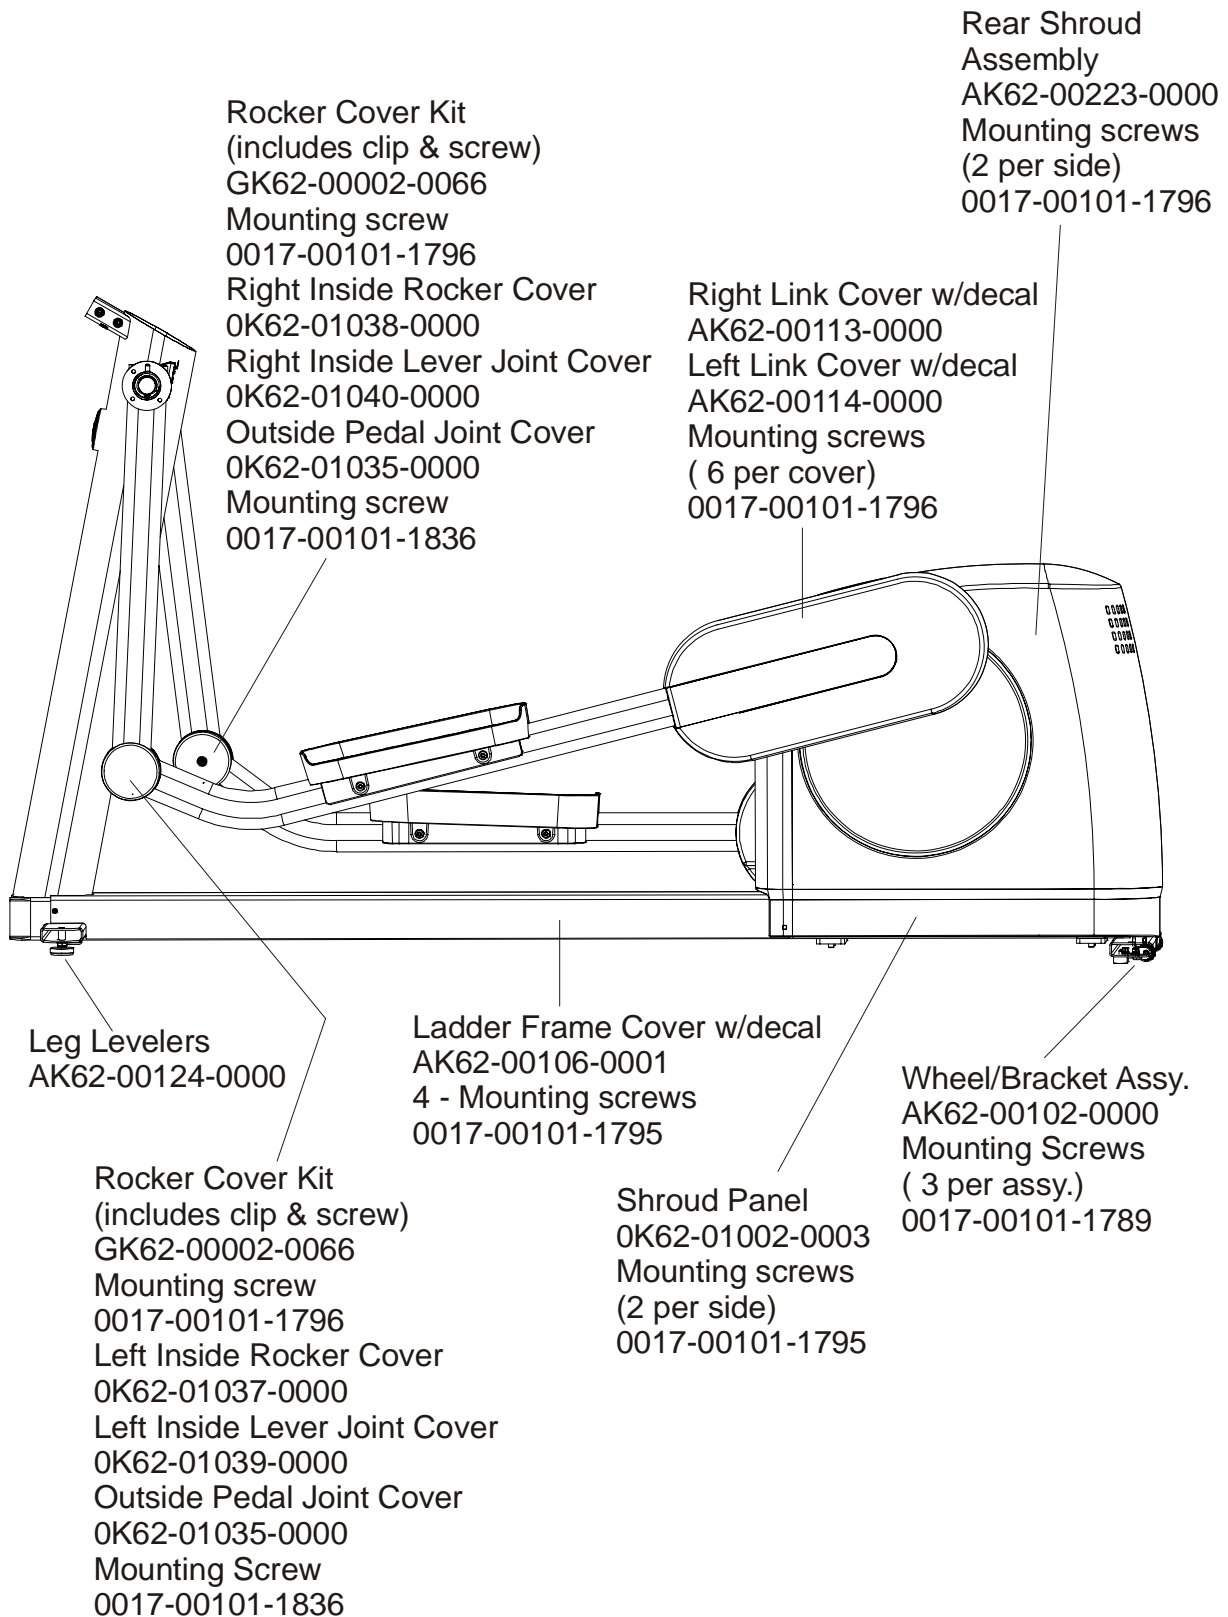

ARCTIC SILVER 95XW
Lower Frame Shrouds & Hardware

95XW-0XXX-02
S/N AWG100000 and up